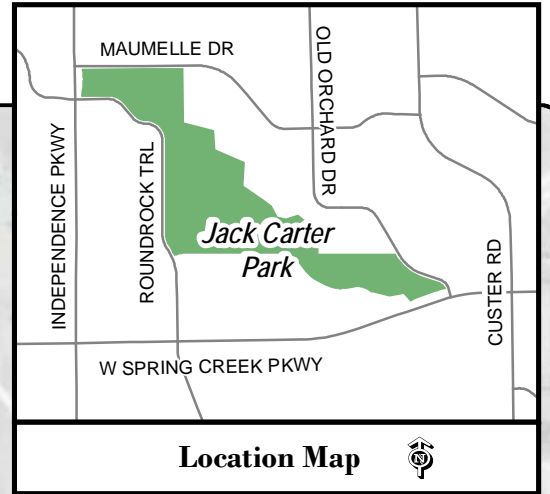

Plano - Fall Sports 2011  
**Jack Carter Park**  
 2800 Maumelle Drive

C:\Athletics\MXD\Jack Carter Park 2011 Fall.mxd Tina B. 8-24-2011

Note: This map is for abstract purposes only. Map is void after Dec. 1, 2011.

\*Field use by schedule or reservation only.

PLEASE...do not park on streets and respect neighborhood integrity.