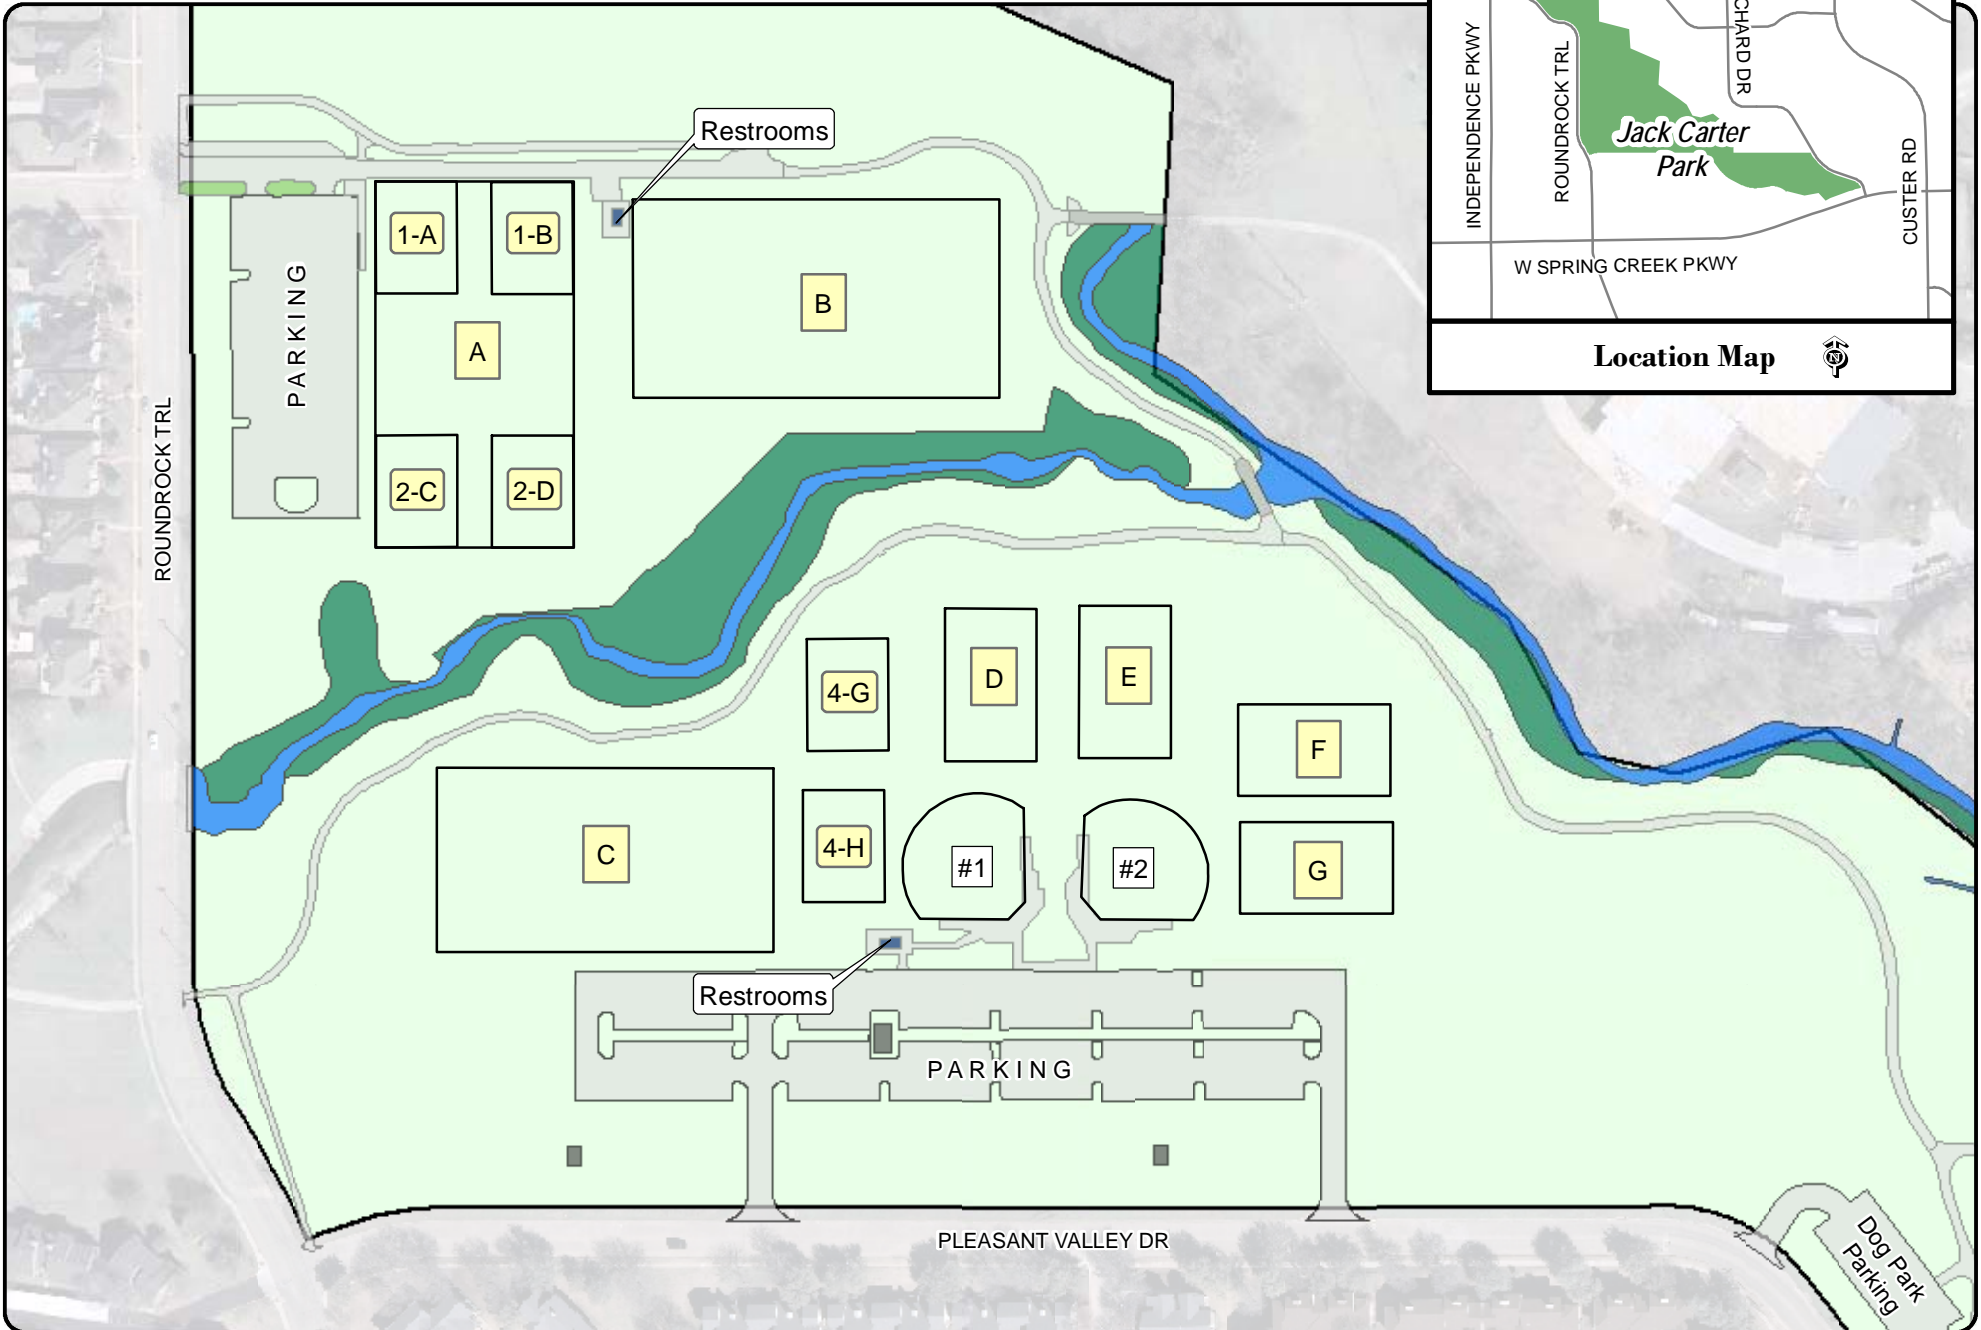

Plano - Fall Sports 2011  
**Jack Carter Park**  
 2800 Maumelle Drive

C:\Athletics\MXD\Jack Carter Park 2011 Fall.mxd Tina B. 8-24-2011

Note: This map is for abstract purposes only. Map is void after Dec. 1, 2011.

\*Field use by schedule or reservation only.

PLEASE...do not park on streets and respect neighborhood integrity.