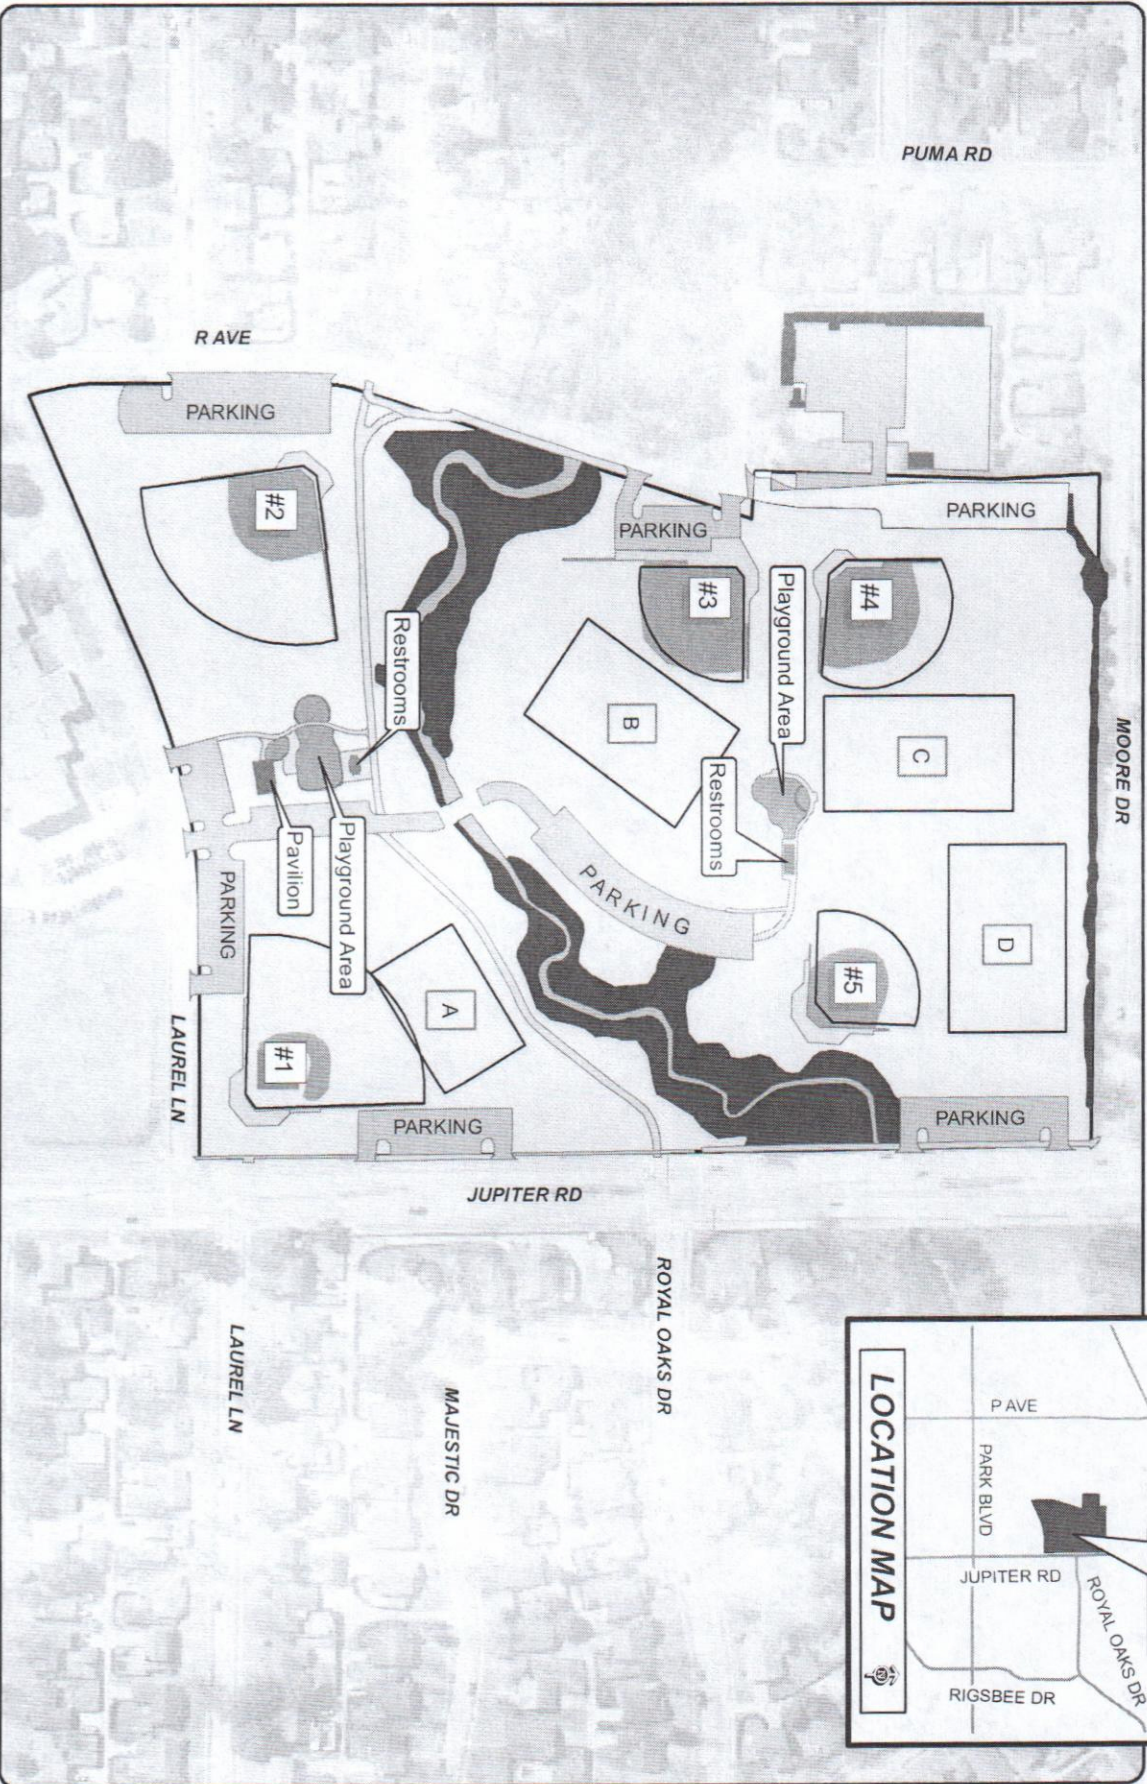

Plano - Spring Sports 2012
Schell Park
 2305 Laurel Lane

Note: This map is for abstract purposes only. Map is void after May 1, 2012.
 *Field use by schedule or reservation only.
 PLEASE...do not park on streets and respect neighborhood integrity.