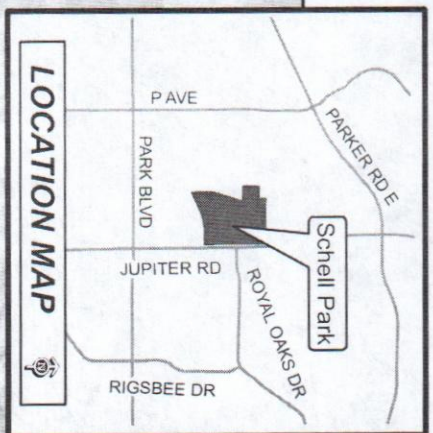

Plano - Spring Sports 2012
Schell Park
 2305 Laurel Lane

Note: This map is for abstract purposes only. Map is void after May 1, 2012.
 *Field use by schedule or reservation only.
 PLEASE...do not park on streets and respect neighborhood integrity.